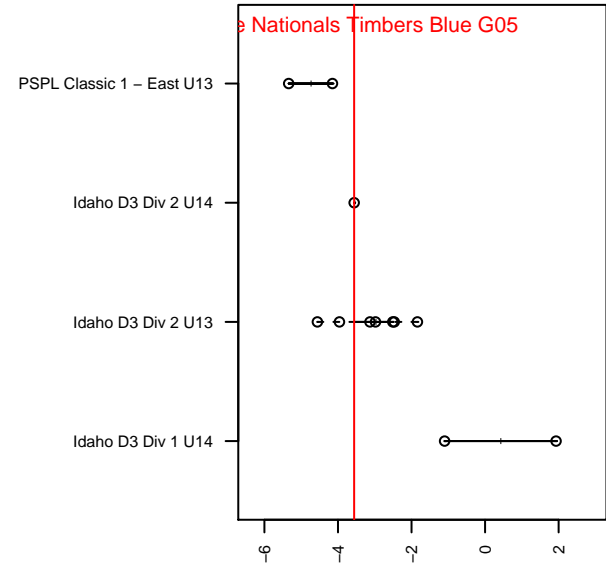

Boise Nationals Timbers Blue G05

Boise Nationals
Boise, ID
G05 total strength=999
attack=2.75 defense=1.44
fall league = Idaho D3 Div 2 U14

alt names used:

Venues played:
2017 Idaho D3 Division 2 U14
2017 GEM State Challenge U14 Silver U14

Boise Nationals Timbers Blue G05
Dots are actual minus expected GF (blue circles) and GA (red triangles).
Blue line is smoothed change in attack strength. Red is smoothed change in defense strength.

**attack and defense variance (black dot)
relative to other teams
and top 10 in region**

**attack and defense rating
relative to others at age
and all opponents in last 13 months**

Performance relative to 13 month average

Performance relative to 13 month average

date	home		away		venue	pred.home	pred.away
2017-10-28	FC Alianza Pegasus G04	6	Boise Nationals Timbers Blue G05	2	2017 Idaho D3 Division 2 U14	4.05	1.31
2017-10-21	Boise Nationals Timbers Blue G05	0	Canyon Optimist Inferno G04	3	2017 Idaho D3 Division 2 U14	1.03	5.42
2017-10-14	FC Nova Gold MM G04	1	Boise Nationals Timbers Blue G05	3	2017 Idaho D3 Division 2 U14	1.63	1.54
2017-10-08	Canyon Optimist Inferno G04	5	Boise Nationals Timbers Blue G05	1	2017 GEM State Challenge U14 Silver U14	5.42	1.03
2017-10-07	Boise Nationals Timbers Blue G05	1	Jackson Hole United G04	4	2017 GEM State Challenge U14 Silver U14	1.33	2.29
2017-10-07	Boise Nationals Timbers Blue G05	2	Idaho Rush Azul G04	0	2017 GEM State Challenge U14 Silver U14	2.28	0.34
2017-09-28	Boise Nationals Timbers Blue G05	2	Real Middleton CF Alcoracan G04	4	2017 Idaho D3 Division 2 U14	2.22	2.48
2017-08-26	Boise Nationals Timbers Blue G05	0	Idaho Rush Nero G04	4	2017 Idaho D3 Division 2 U14	0.25	5.37